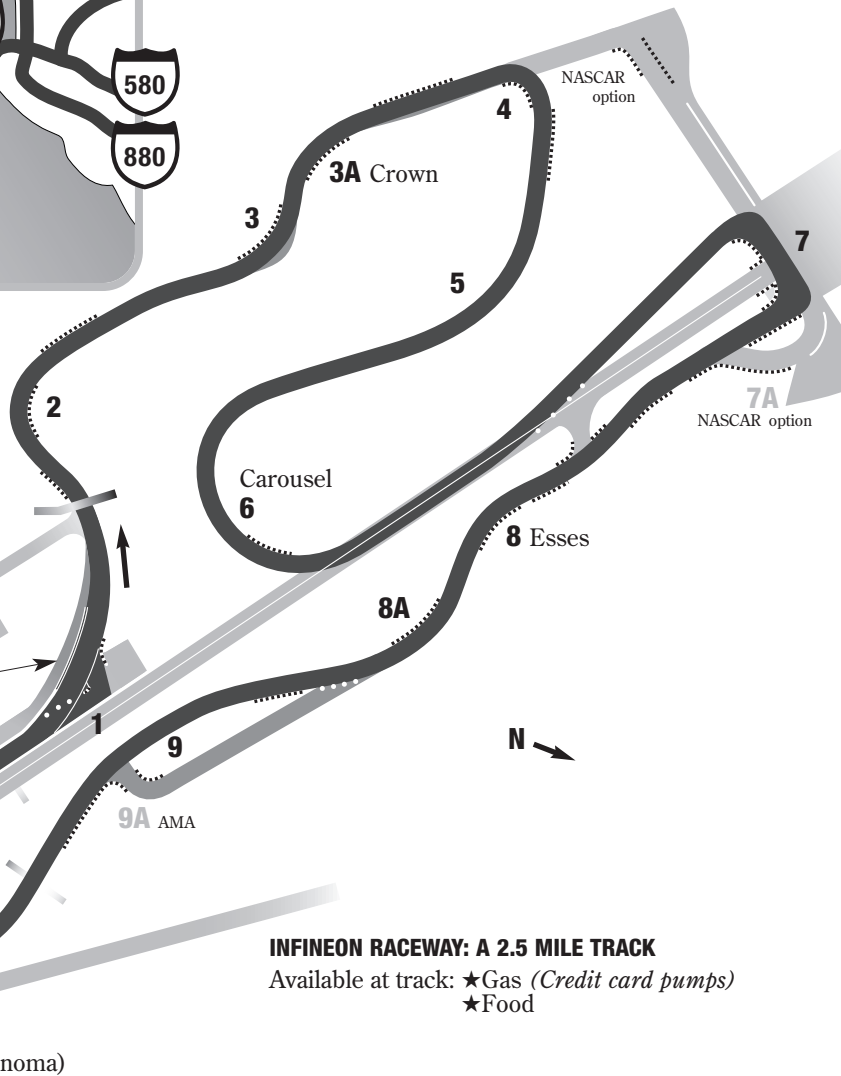

CLASS

MOTORCYCLE SCHOOLS

www.CLASSrides.com
 (805) 933-9936 FAX (805) 933-9217

Hotel Suggestion:

Novato Oaks Inn (CLASS H.Q.)
 215 Alameda del Prado
 Novato, CA 94949
 (415) 883-4400
 FAX (415) 883-4128

For a special room rate, be certain to mention that you are attending CLASS.

Reserve your room early!

INFINEON RACEWAY

(Previously known as Sears Point)
 Highways 37 & 121
 Sonoma, CA 95476
 (707) 938-8448
 www.InfineonRaceway.com

INFINEON RACEWAY: A 2.5 MILE TRACK

Available at track: ★Gas (Credit card pumps)
 ★Food

Highway 37
 (to Novato)

Main Entrance

Highway 121 (to Sonoma)

to Vallejo & Sacramento