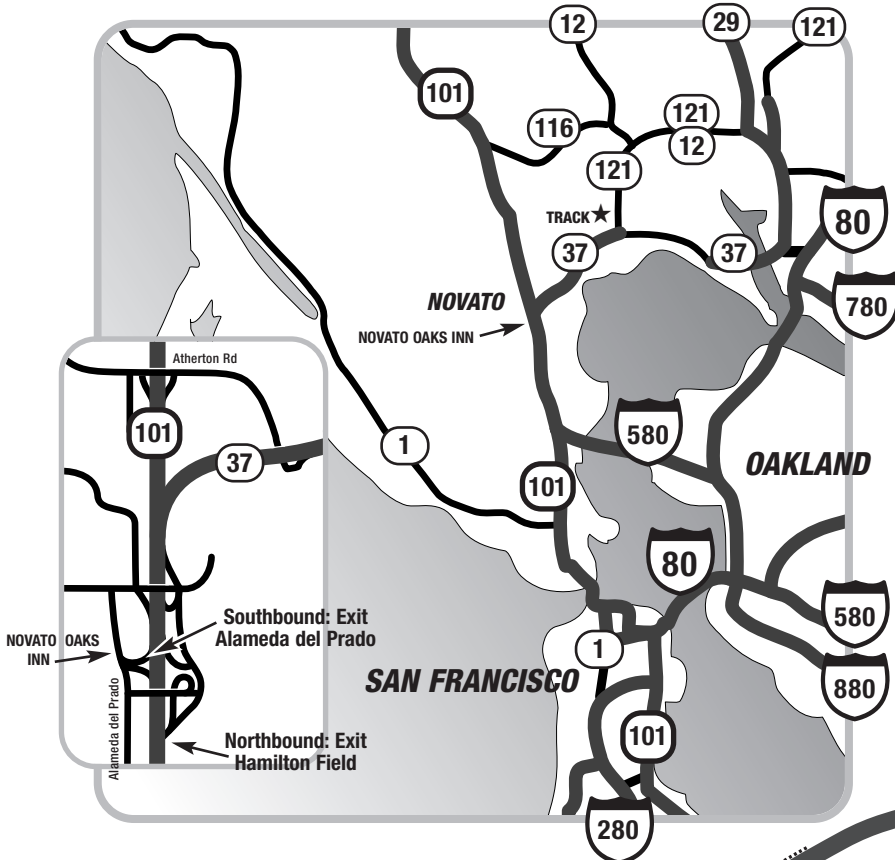

CLASS

MOTORCYCLE SCHOOLS

www.CLASSrides.com
 (805) 933-9936 FAX (805) 933-9217

Hotel Suggestion:

Novato Oaks Inn (CLASS H.Q.)
 215 Alameda del Prado
 Novato, CA 94949
 (415) 883-4400
 FAX (415) 883-4128

For a special room rate, be certain to mention that you are attending CLASS.

Reserve your room early!

INFINEON RACEWAY

(Previously known as Sears Point)
 Highways 37 & 121
 Sonoma, CA 95476
 (707) 938-8448
 www.InfineonRaceway.com

INFINEON RACEWAY: A 2.5 MILE TRACK

Available at track: ★Gas (Credit card pumps)
 ★Food

Highway 37
 (to Novato)

Main Entrance

Highway 121 (to Sonoma)

to Vallejo & Sacramento