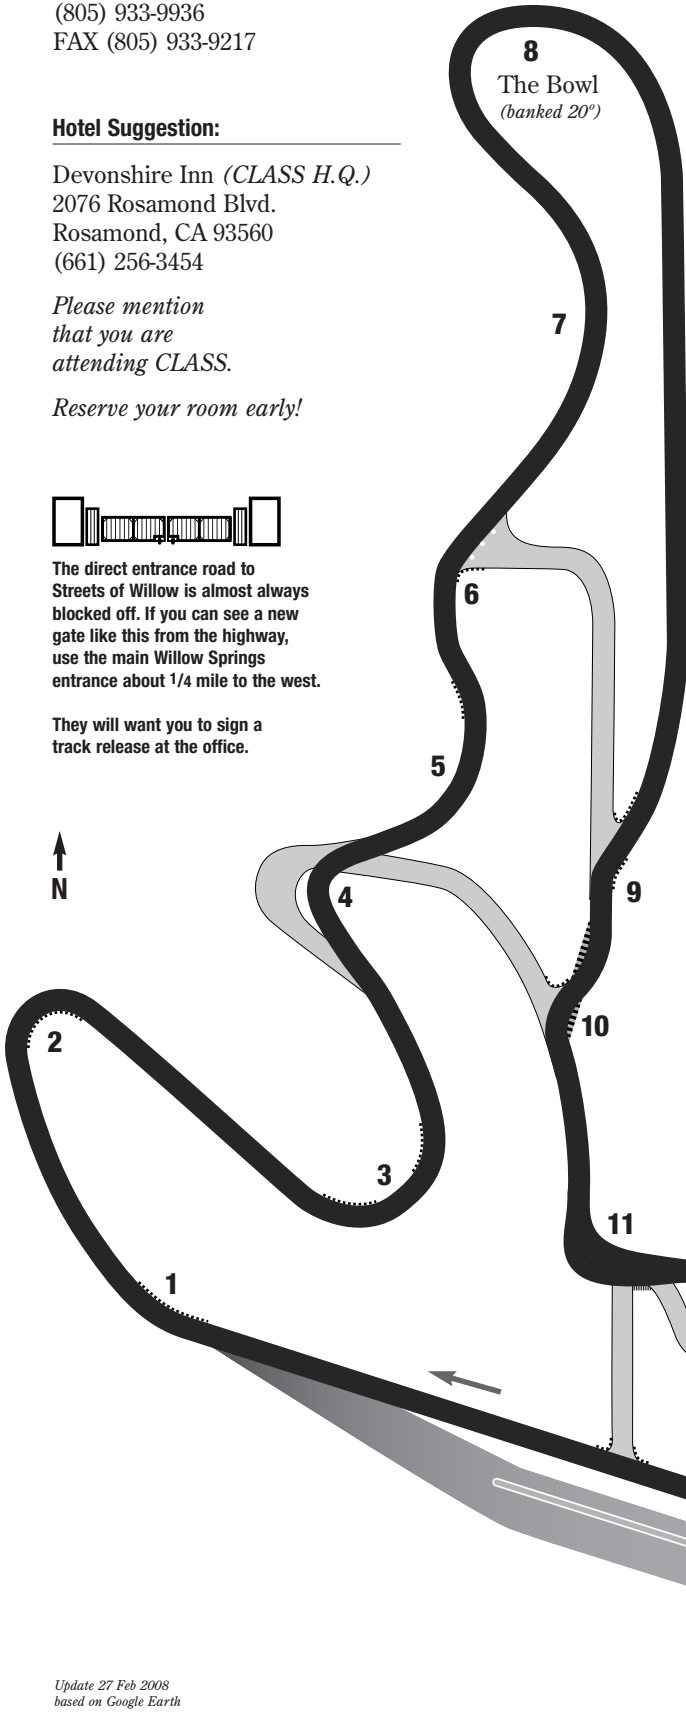

CLASS

MOTORCYCLE SCHOOLS

www.CLASSrides.com
 (805) 933-9936
 FAX (805) 933-9217

Hotel Suggestion:

Devonshire Inn (CLASS H.Q.)
 2076 Rosamond Blvd.
 Rosamond, CA 93560
 (661) 256-3454

Please mention
 that you are
 attending CLASS.

Reserve your room early!

The direct entrance road to Streets of Willow is almost always blocked off. If you can see a new gate like this from the highway, use the main Willow Springs entrance about 1/4 mile to the west.

They will want you to sign a track release at the office.

BAKERSFIELD

STREETS OF WILLOW SPRINGS

3500 75th St. West
 P.O. Box X
 Rosamond, CA 93560
 (661) 256-2471

www.WillowSpringsRaceway.com

STREETS OF WILLOW SPRINGS: A 1.7+ MILE TRACK