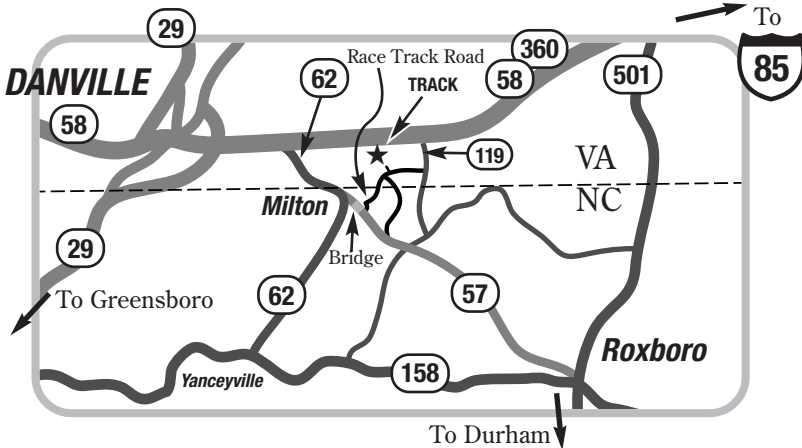

www.CLASSrides.com
 (805) 933-9936 FAX (805) 933-9217

VIRGINIA INTERNATIONAL RACEWAY

Virginia International Raceway
 1245 Pine Tree Road
 Alton, VA 24520
 www.VIRclub.com

Hotel Suggestion:

The Lodge at VIR (CLASS H.Q.)
 or Paddock Garage Suites
 (434) 822-2680 Talk to Sandy

*Limited Availability.
 Be sure to mention that
 you are attending CLASS.*

Hotel Suggestions in Danville:
 Most about 15 miles
 (25 minutes) west of VIR

Comfort Inn & Suites
 100 Tower Drive off Route 58
 (434) 793-2000

Hampton Inn
 2130 Riverside Drive/Route 58
 (434) 793-1111

Innkeeper West
 3020 Riverside Drive/Route 58
 (434) 799-1202

Innkeeper North
 1030 Piney Forest Road off Route 58
 (434) 836-1700

Stratford Inn
 2500 Riverside Drive/Route 58
 (434) 793-2500

Holiday Inn Express
 2121 Riverside Drive/Route 58
 (434) 793-4000

**VIRGINIA INTERNATIONAL RACEWAY,
 NORTH COURSE: A 2.25 MILE TRACK**

Available at track:
 ★ Gas (Credit card pumps)
 ★ Food