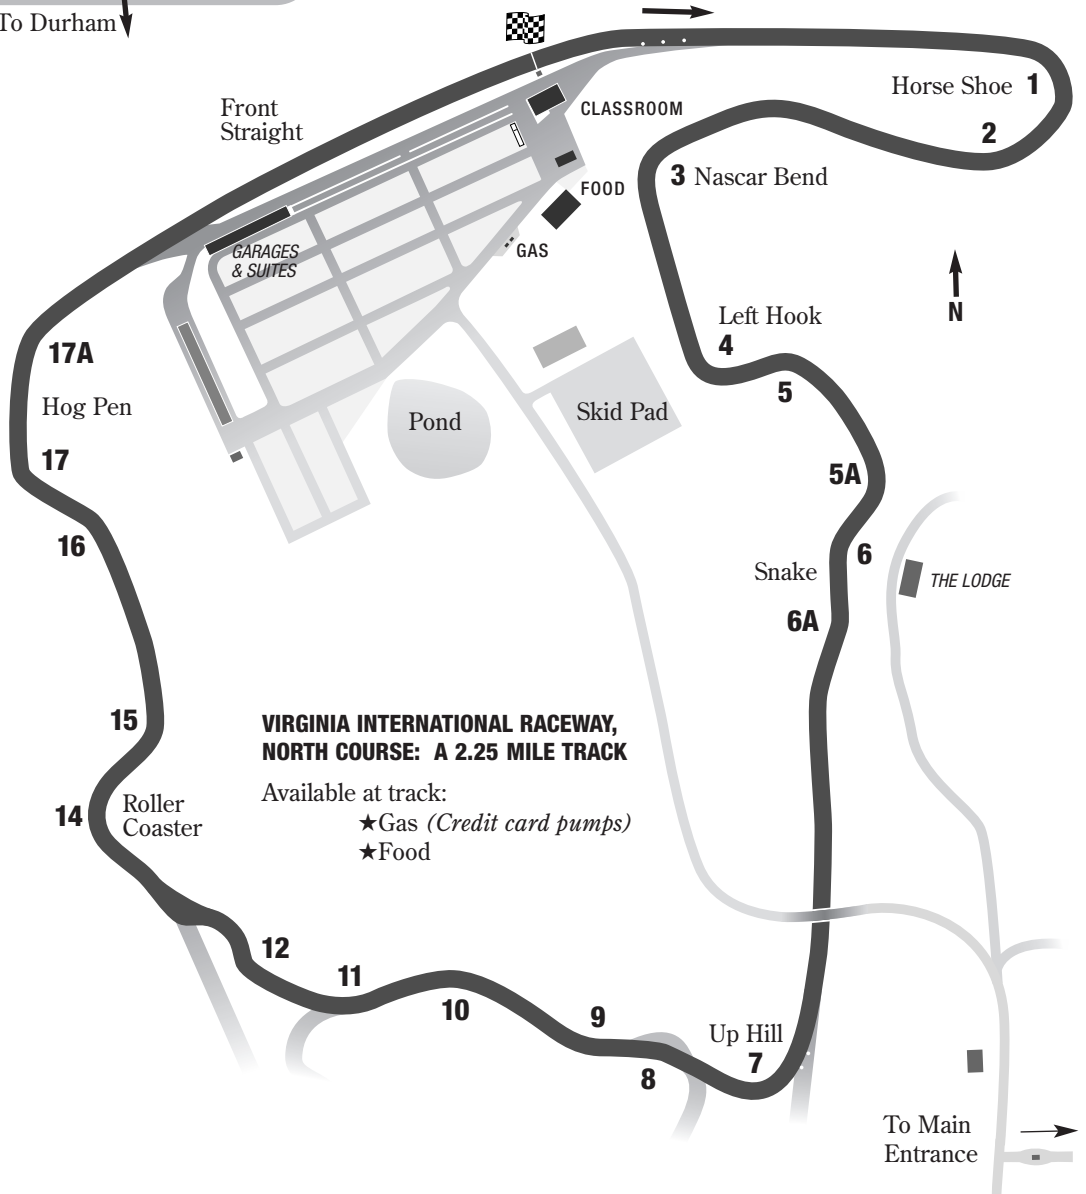

*Limited Availability.
 Be sure to mention that
 you are attending CLASS.*

Hotel Suggestions in Danville:
 Most about 15 miles
 (25 minutes) west of VIR

Comfort Inn & Suites
 100 Tower Drive off Route 58
 (434) 793-2000

Hampton Inn
 2130 Riverside Drive/Route 58
 (434) 793-1111

Innkeeper West
 3020 Riverside Drive/Route 58
 (434) 799-1202

Innkeeper North
 1030 Piney Forest Road off Route 58
 (434) 836-1700

Stratford Inn
 2500 Riverside Drive/Route 58
 (434) 793-2500

Holiday Inn Express
 2121 Riverside Drive/Route 58
 (434) 793-4000

**VIRGINIA INTERNATIONAL RACEWAY,
 NORTH COURSE: A 2.25 MILE TRACK**

Available at track:
 ★ Gas (Credit card pumps)
 ★ Food